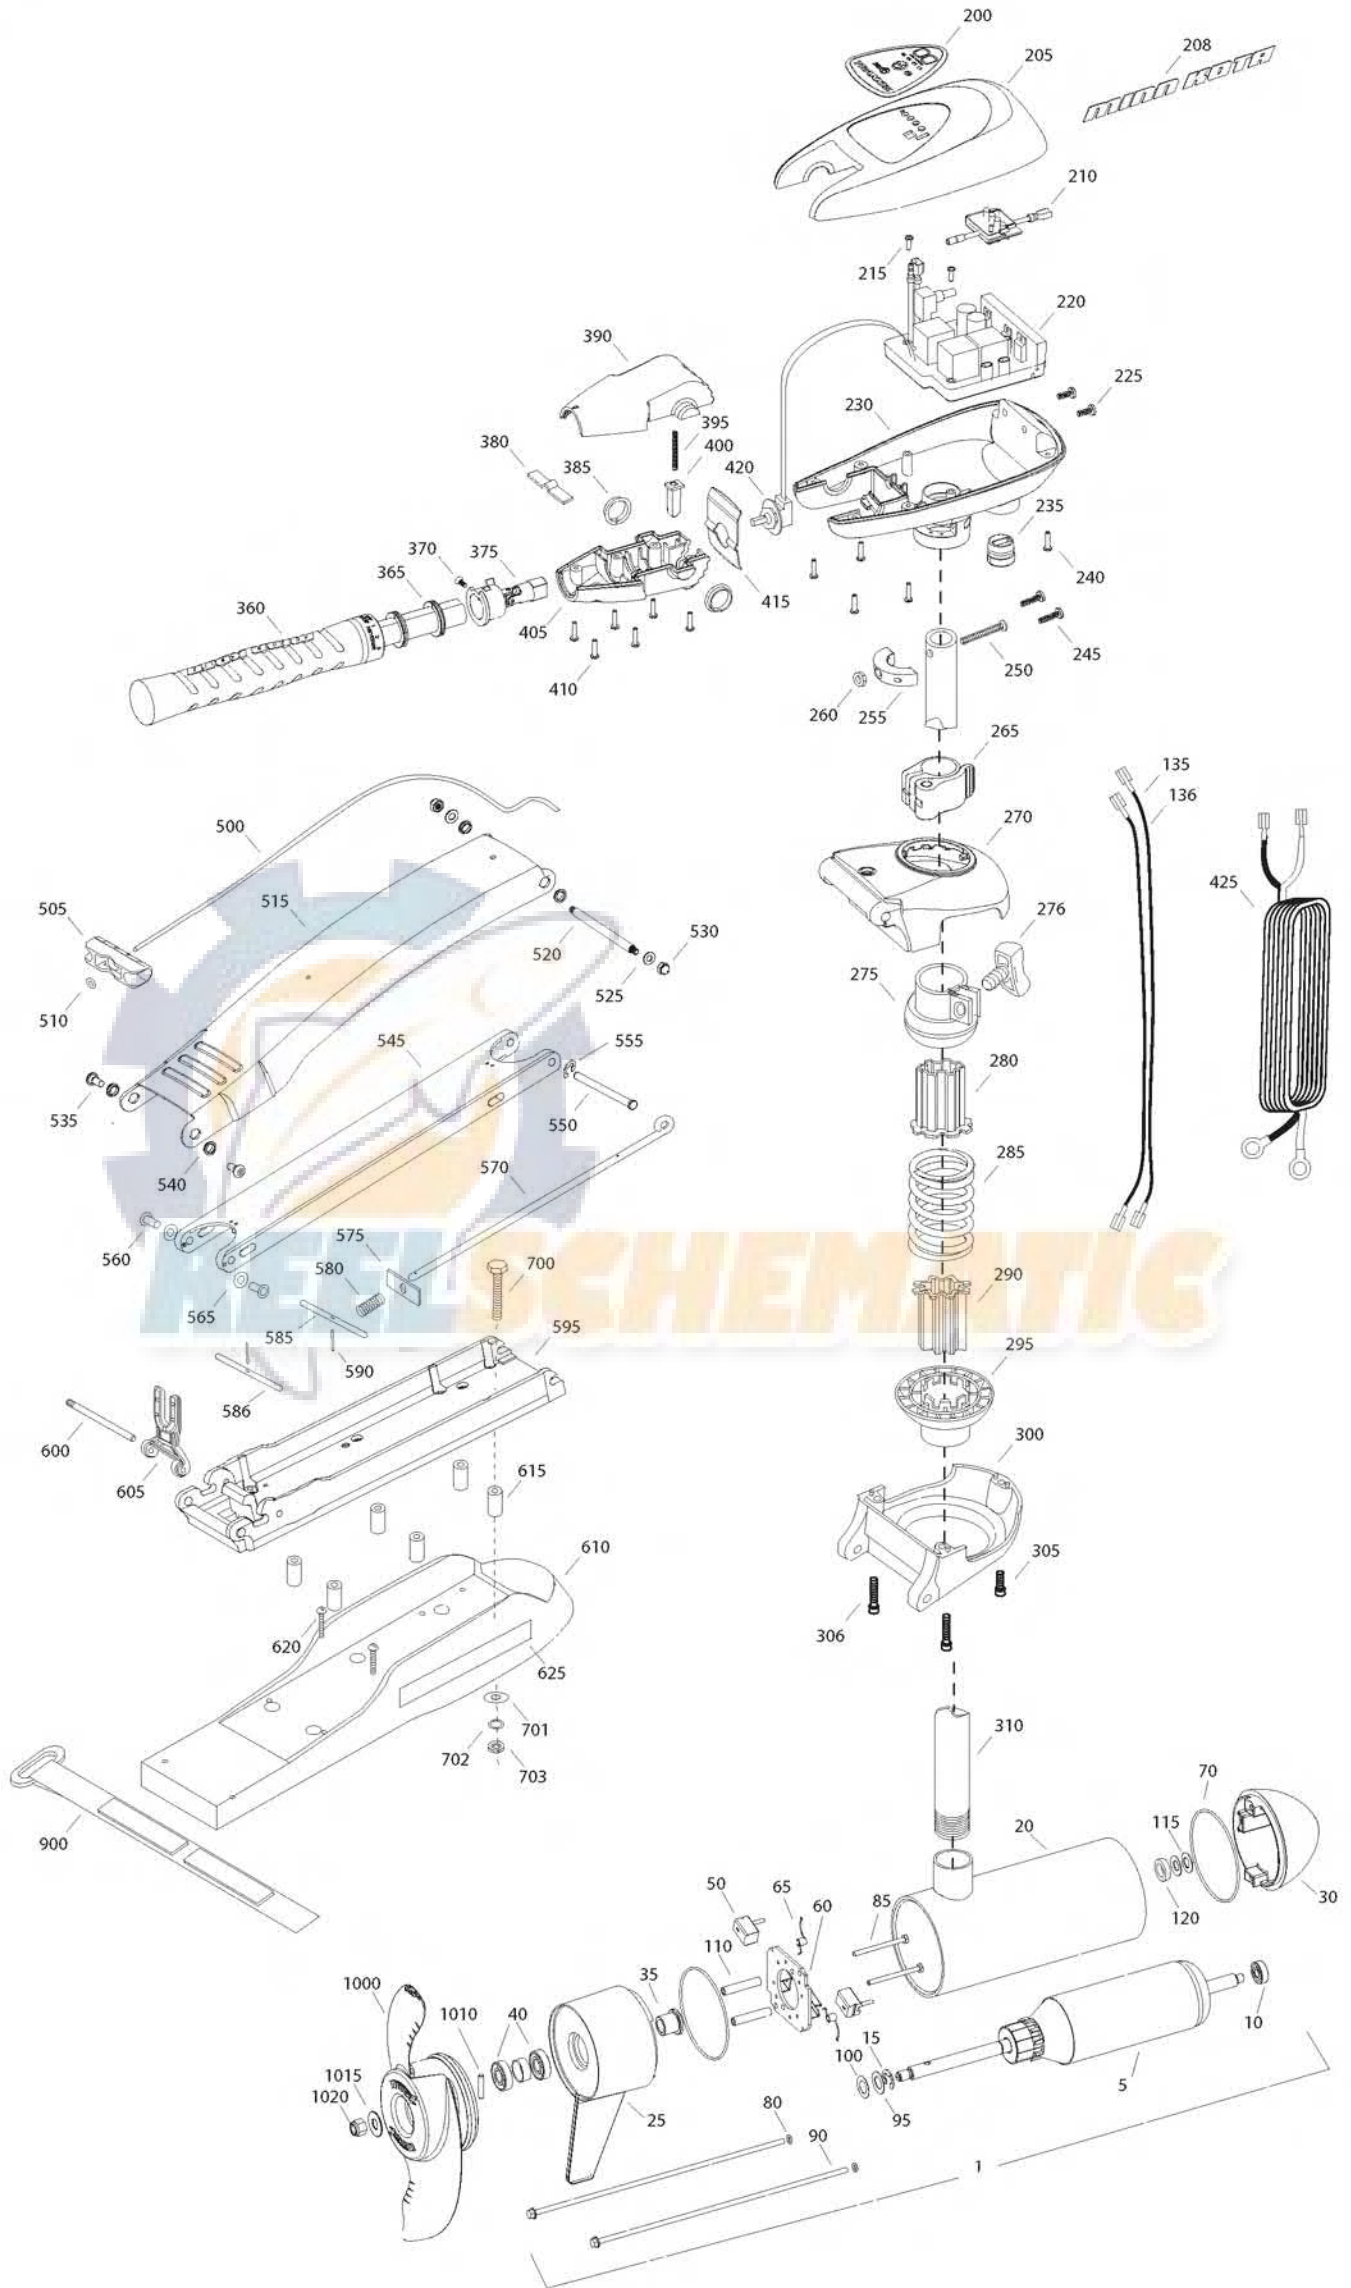

RT101/SM
101 LBS THRUST
36 VOLT 46 AMPS
52" SHAFT

for use with "N" serial numbers
2-year warranty

Item	P/N	Description	Qty	Item	P/N	Description	Qty	Item	P/N	Description	Qty
1	2316286	36V Motor 52" SW	1	■	2990957	Handle assy, VARS [360-410]	1				
5	2-100-216	Armature assembly	1	360	2990456	Grip/handle assy, VARS [360-375]	1	■	1378132	Propeller kit WW2	
10	140-010	Bearing	1	365	2060015	Bearing, handle	2	■	2994876	Propeller bag assy	
15	788-040	Retaining ring	1	370	2063405	Screw, #6 PFH SS	1	1000	2331160	Propeller WW2	1
20	2-200-310	Center housing assembly	1	375	2884092	Yoke / spider assy, VARS	1	1010	2262658	Drive pin, large	1
25	2-300-340	Brush end housing assembly	1	380	2302742	Spring, detent, off	1	1015	2091701	Washer, prop, large	1
30	421-376	Plain end housing assembly STD	1	385	2060005	Bearing, handle pivot	2	1020	2198401	Nut, nylock, prop, Anode	1
35	144-017	Flange bearing	1	390	2060900	Handle pivot, top	1				
40	880-025	Seal	2	395	2302745	Spring, release button	1	■	2889460	Seal & Oring Kit	1
50	188-094	Brush	2	400	2063700	Button, release	1				
60	9-738-004	Brush plate assembly	1	405	2060905	Handle pivot, bottom	1				
65	975-041	Brush spring	2	410	2303412	Screw, #6 x 5/8 SS	6				
70	701-043	O-ring, motor	2								
70	701-009	O-ring, thru-bolt	2	415	2062715	Spring, handle pivot	1				
85	830-027	Screw, 10-32 x 2	2	420	2061700	Washer, pot holder	1				
90	830-096	Thru-bolt	2	425	2992523	Leadwire assy	1				
95	990-051	Washer, steel	2								
100	990-052	Washer, nylatron	2	■	2991845	Mount, Bow Assy bow guard	1				
110	973-025	Spacer, brush plate	2			[500-625]					
115	992-010	Washer, Belleville	2	500	2251601	Rope	1				
120	990-045	Spacer, thrust	1	505	2150400	Pull grip	1				
135	640-018	Leadwire, black	1	510	2151700	Washer	1				
136	640-123	Leadwire, red	1	515	2264244	Arm, upper, std, sw	1				
■	2889460	Seal and O-ring Kit		520	2262604	Pin, bowguard, upper	1				
				525	2261722	Washer, 5/16", ss	2				
200	2095604	Decal, c-box cover	1	530	2223100	Nut, 5/16-18 SS	2				
205	2060296	C-box cover	1	535	2263500	Bolt, shoulder	2				
208	2325666	Decal - MinnKota	2	540	2293501	Bushing, SS	2				
210	2074082	Battery meter, 36v SW	1	545	2994351	Arm, Lower, std, sw	1				
215	3043427	Screw, #8 x 7/8 SS	2	550	2262622	Pin, clevis ss	1				
220	2184017	Control board, 24/36v	1	555	2263011	E-clip, ss	1				
225	2303434	Screw, #8-30 x 5/8 SS	2	560	2267318	Bushing, nyloner	2				
230	2062503	Control box, VARS, SW	1	565	2261708	Washer, spacer, .010 thk	as reqd				
235	2062905	Strain relief	1	570	2153603	Eyeshaft, ss	1				
240	2303412	Screw, #6 x 5/8 SS	6	575	2262703	Spring stop	1				
245	2263434	Screw, #8 x 1 SS	2	580	2152701	Spring, lock bar, ss	1				
250	2263406	Screw, #10-24 x 2 SS	1	585	2233621	Lock bar, front, ss	1				
255	2061517	Collar, c-box	1	586	2233623	Lock bar, back, ss	1				
260	2333101	Nut, 10-24, nylock, SS	1	590	2152612	Spring pin, ss	2				
265	2991521	Cam lock/depth collar assy	1	595	2773983	Bowplate w/ insert, std, sw	1				
				600	2260505	Hinge pin, ss	1				
■	2991764	Bowguard Assembly SW [270-306]	1	605	2293811	Yoke, Max	1				
270	2991779	Bracket, top	1	610	2263917	Motor rest, std, sw	1				
275	2261525	Spring sleeve, Upper	1	615	2261505	Spacer, motor rest	6				
276	2011366	Knob, collar, ss	1	620	2263434	Screw, #8, SS	2				
280	2264702	Tube insert, bowmount	2	625	2065677	Decal, motor rest	2				
285	2262705	Spring, bowguard	1								
295	2261535	Spring sleeve, Lower	1	■	2994830	Bag assembly	1				
300	2991777	Bracket Assy, bottom	1	700	2263431	Screw, 1/4-20 x 3 1/2" PPH, SS	6				
305	2263422	Screw, 5/16 x 1" SHCS ss	1	701	2301720	Washer, rubber mounting	6				
306	2263424	Screw, 5/16 x 2.5" SHCS ss	2	702	2261713	Washer, 1/4 SS	6				
				703	2263101	Nut, 1/4-20 Nylock, SS	6				
310	2002014	Tube Composite 52"	1								
				900	2263804	Strap, hold down	1				